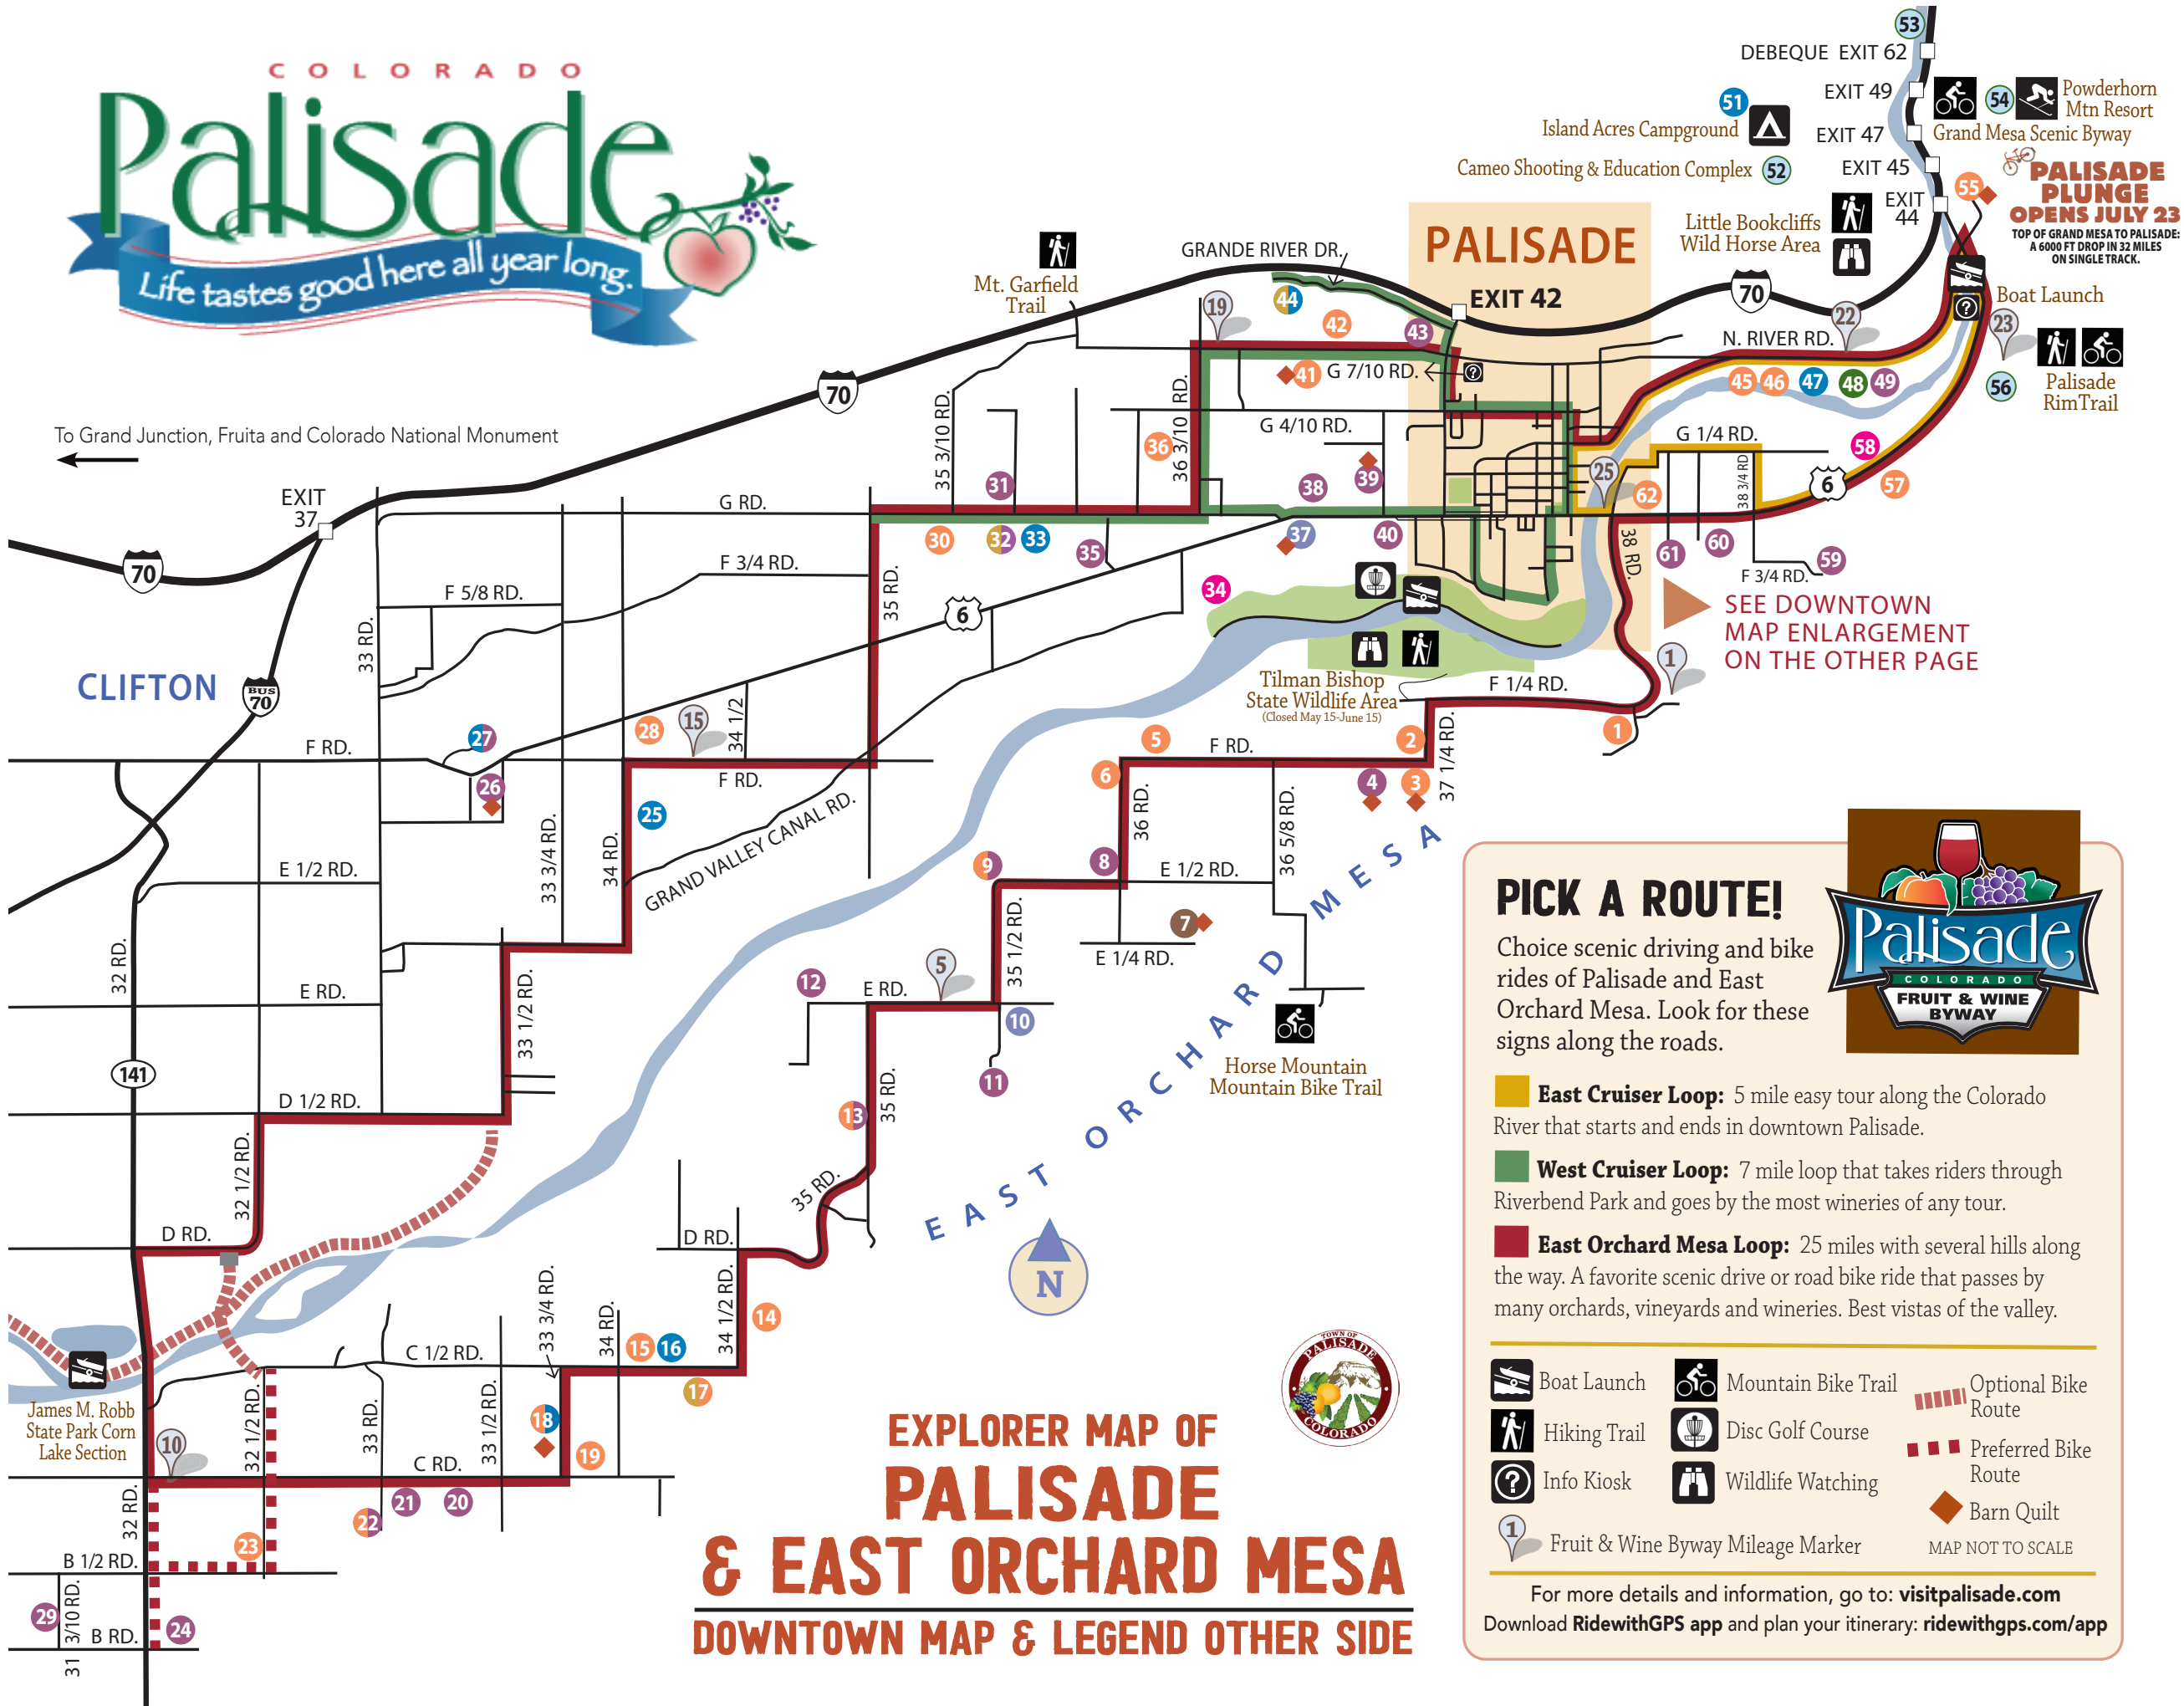

COLORADO Palisade

Life tastes good here all year long.

EXPLORER MAP OF PALISADE & EAST ORCHARD MESA

DOWNTOWN MAP & LEGEND OTHER SIDE

PICK A ROUTE!

Choice scenic driving and bike rides of Palisade and East Orchard Mesa. Look for these signs along the roads.

- East Cruiser Loop:** 5 mile easy tour along the Colorado River that starts and ends in downtown Palisade.
- West Cruiser Loop:** 7 mile loop that takes riders through Riverbend Park and goes by the most wineries of any tour.
- East Orchard Mesa Loop:** 25 miles with several hills along the way. A favorite scenic drive or road bike ride that passes by many orchards, vineyards and wineries. Best vistas of the valley.

SEE DOWNTOWN MAP ENLARGEMENT ON THE OTHER PAGE

To Grand Junction, Fruita and Colorado National Monument

LEGEND: PALISADE BUSINESSES & SERVICES BY CATEGORY

Eat & Drink

- 71 13° Brix & Bistro
- 78 357 Bar & Grill
- 17 Anita's Palisade Pies
- 44 Caroline's at Wine Country Inn
- 72 Columbine Liquors
- 104 Diorio's Pizza of Palisade
- 109 El Commador
- 32 Maison La Belle Vie Winery
- 87 Palisade Brewing Company
- 68 Palisade Café and Wine Bar
- 79 Palisade Livery Bar
- 90 Palisade Peach Shack & Cafe
- 85 Peach Street Distillers
- 63 Péche
- 74 Pressed Coffee & Winehouse
- 65 Kopeka Palisade Coffee
- 67 Slice O' Life Bakery
- 44 Tapestry Lounge

Discover Downtown

- 66 Blue Pig Gallery
- 81 Craig Gallery
- 69 Family Food Town
- 75 Gubbini Wine Shop
- 77 Nana's Fruit & Jam/The Wildflower Floral
- A Palisade Historical Walking Tours
- 64 Sandy King Gallery
- 82 Spun
- 80 The Purple Bee
- 84 Wedel Pottery
- 98 Palisade History Museum