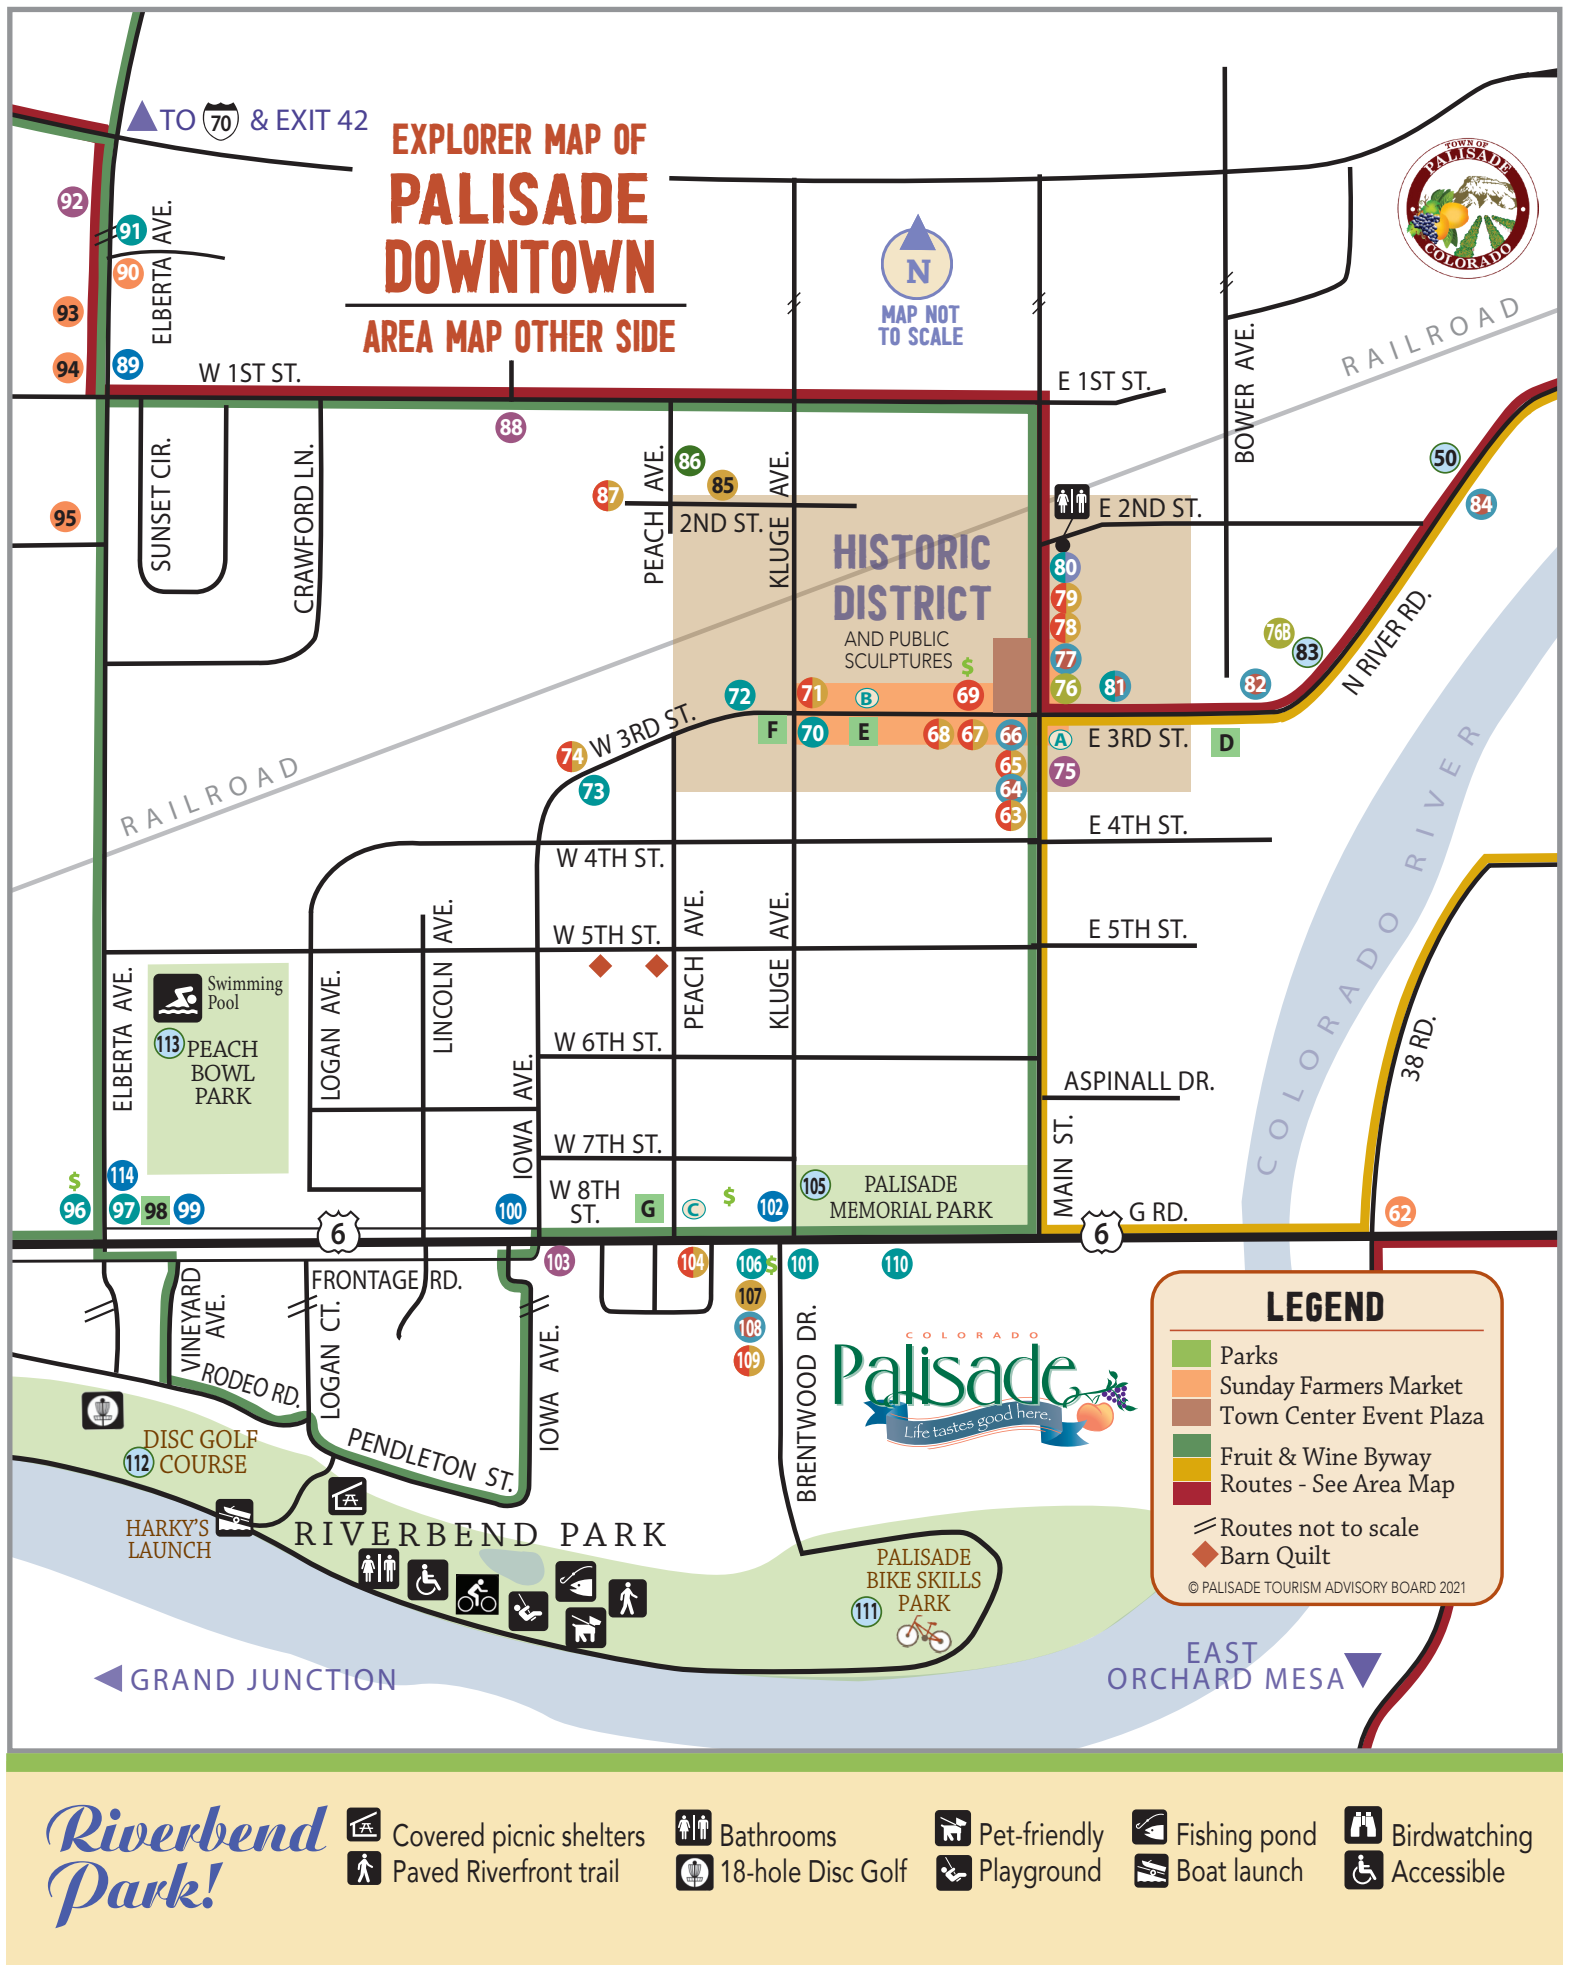

Wineries, Tasting Rooms & Vineyards

- 50 13° Brix & Bistro
- 12 Avant Winery & Vineyards
- 59 Bookcliff Vineyards
- 13 Carlson Vineyards
- 11 Colorado Cellars Winery
- 38 Colorado Vintner's Collective
- 9 Colterris at the Overlook Tasting Room
- 49 Colterris Winery Tasting Room
- 103 DeBeque Canyon Winery
- 31 Garfield Estates
- 43 Grande River Vineyards
- 26 Graystone Winery
- 4 Gubbini Winery
- 75 Gubbini Wine Shop
- 21 Hermosa Vineyards
- 32 Maison La Belle Vie Winery
- 40 Meadery of the Rockies
- 20 Mesa Park Vineyards
- 22 Peachfork Orchards & Vineyards
- 39 Plum Creek Winery
- 35 Red Fox Cellars
- 8 Restoration Vineyards
- 61 Sauvage Spectrum Winery
- 92 St. Kathryn Cellars/Talon Winery
- 29 Stoney Mesa Winery
- 1 Talbott's Farm Market & Taproom
- 27 TWP Wine & Farmhouse
- 88 Varaison Vineyards
- 60 Vines 79 Wine Barn
- 24 Whitewater Hill Vineyards

Cannabis

- 86 Colorado Weedery
- 48 The Happy Camper

Town Services

- A Palisade Chamber of Commerce
- B CAVE/Colorado Winefest office
- C Child & Migrant Services Center
- D Police Station & Town Hall
- E Palisade Library Branch
- F Post Office
- G Palisade Firehouse
- Painted Barn Quilt location

Bold numbers indicate the business or organization is located on the Downtown Palisade map.

Riverbend Park!

- Covered picnic shelters
- Bathrooms
- Pet-friendly
- Fishing pond
- Birdwatching
- Paved Riverfront trail
- 18-hole Disc Golf
- Playground
- Boat launch
- Accessible